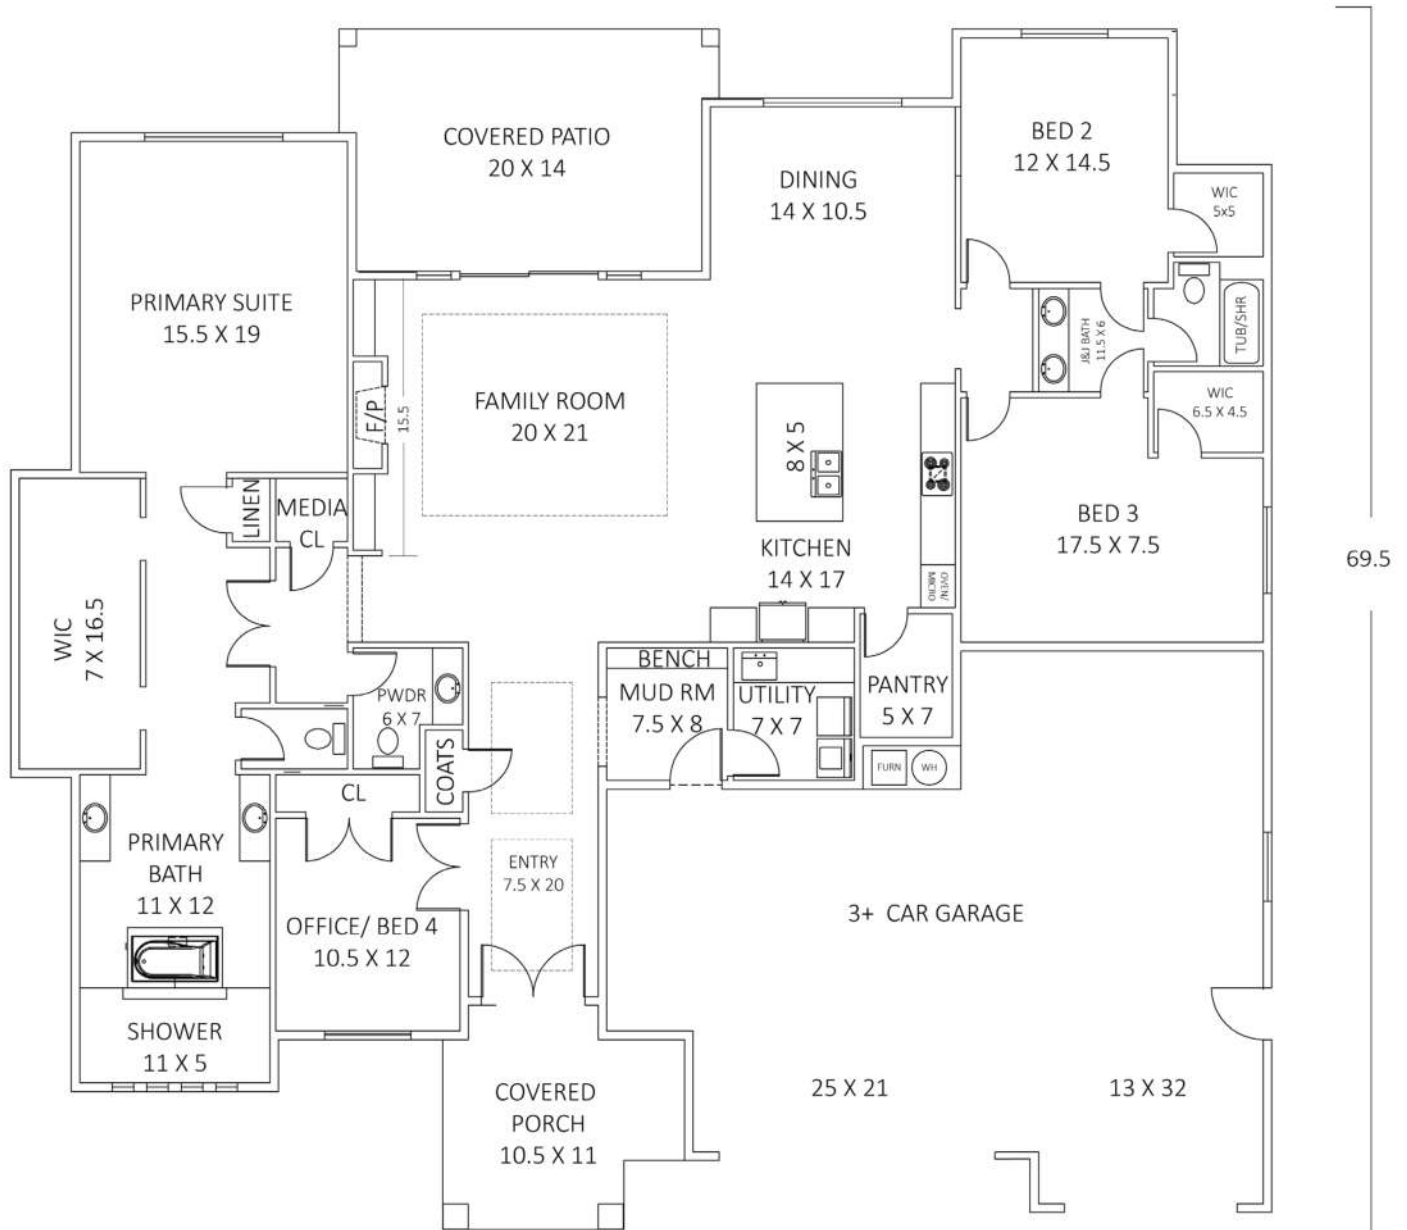

DRIVEN BY PASSION,
DEFINED BY EXCELLENCE.

 2,965	 4
SQ FT	BEDS
 2.5	 3
BATHS	GARAGE

Aria

ELEGANT FOYER | SPA LIKE PRIMARY BATH | LARGE FAMILY ROOM

Images may not directly relate to the floor plan. Images may contain upgrades.
For more information, contact us at 509.737.6226. or office@homesbyprodigy.com.

3,195 SQ FT

Images may not directly relate to the floor plan. Images may contain upgrades.
For more information, contact us at 509.737.6226. or office@homesbyprodigy.com.