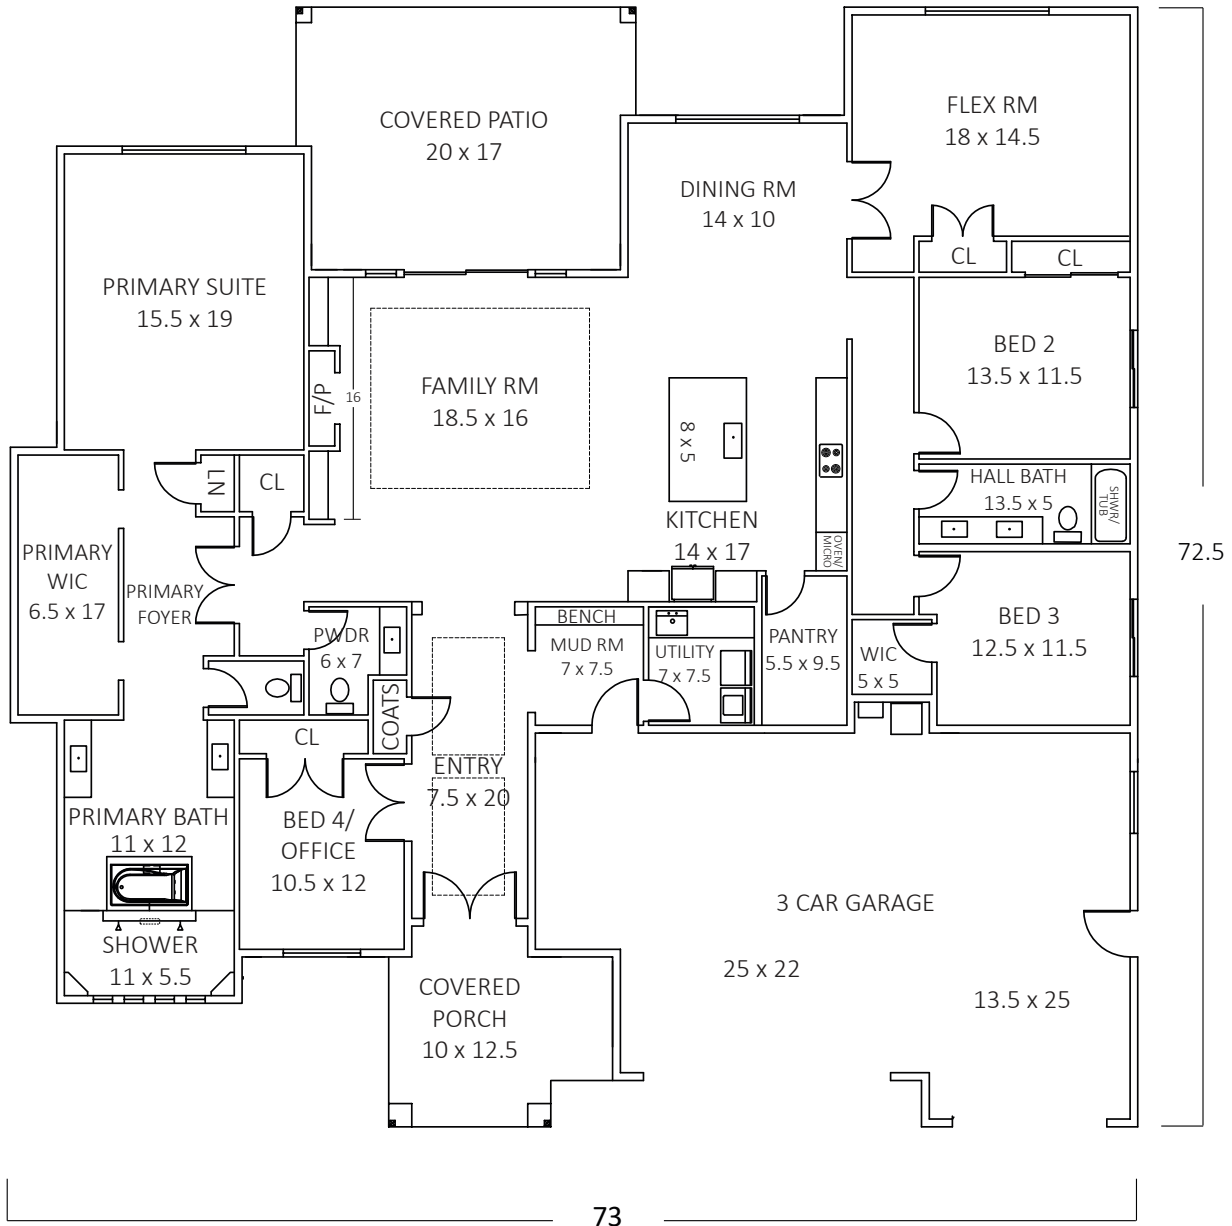

DRIVEN BY PASSION,
DEFINED BY EXCELLENCE.

 3,223	 4
SQ FT	BEDS
 2.5	 3
BATHS	GARAGE

Aria Flex

LARGE LIVING SPACE | SPA LIKE PRIMARY BATH | LARGE PANTRY

Images may not directly relate to the floor plan. Images may contain upgrades.
For more information, contact us at 509.737.6226. or office@homesbyprodigy.com.

3,223 SQ FT

Images may not directly relate to the floor plan. Images may contain upgrades.
For more information, contact us at 509.737.6226. or office@homesbyprodigy.com.