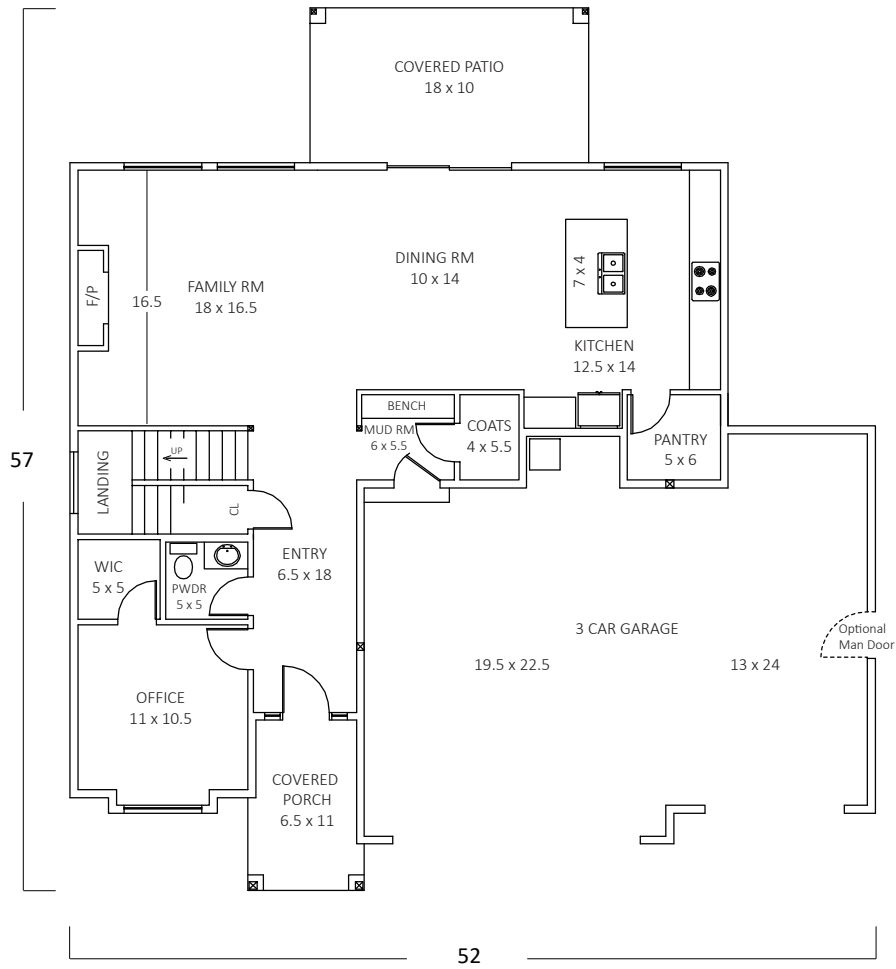

# Cello

7'X4' ISLAND | OPEN CONCEPT LIVING | HOME OFFICE

Images may not directly relate to the floor plan. Images may contain upgrades.  
For more information, contact us at 509.737.6226. or office@homesbyprodigy.com.

MAIN 1223 SF

SECOND 1,442 SF