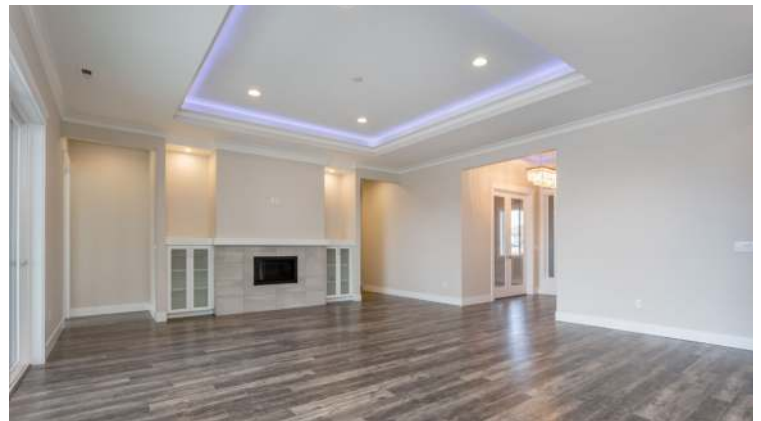

DRIVEN BY PASSION,
DEFINED BY EXCELLENCE.

 2,858	 5
SQ FT	BEDS
 3.5	 4
BATHS	GARAGE

Presto RV

RV PARKING BAY | LARGE PRIMARY SUITE | ENSUITE

Images may not directly relate to the floor plan. Images may contain upgrades.
For more information, contact us at 509.737.6226. or office@homesbyprodigy.com.