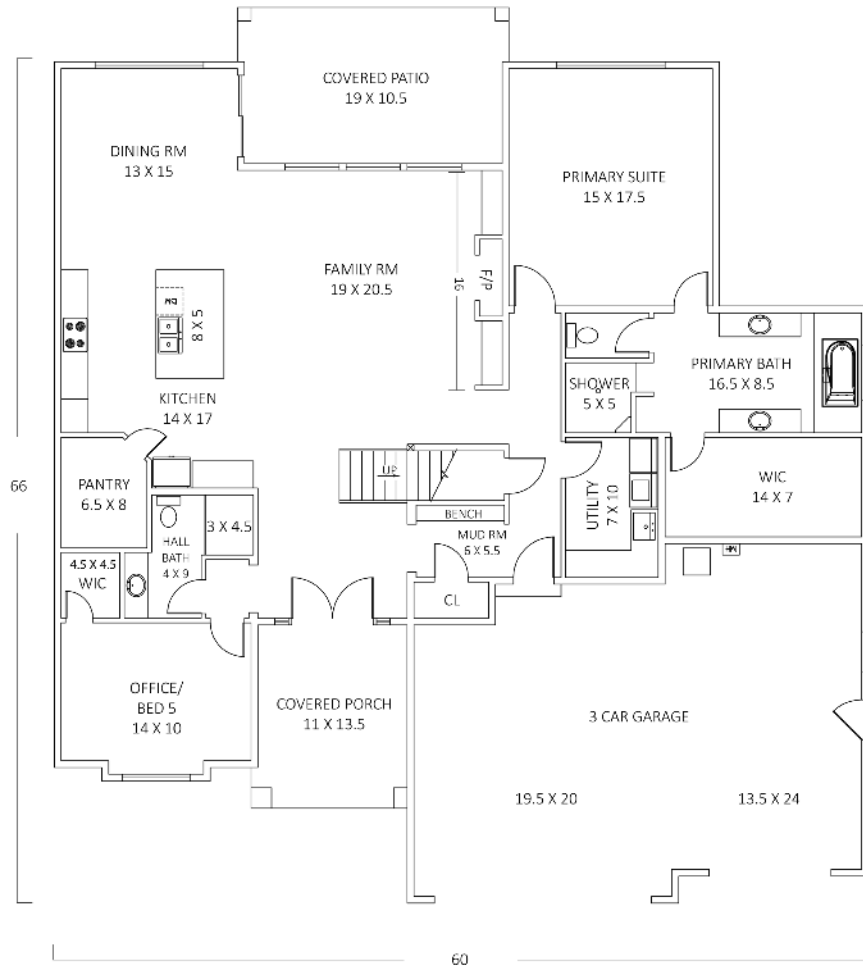

## Viola II

8' x 5' ISLAND | LARGE FAMILY ROOM | PRIMARY SUITE ON MAIN LEVEL

Images may not directly relate to the floor plan. Images may contain upgrades.  
For more information, contact us at 509.737.6226. or office@homesbyprodigy.com.

MAIN 2,188 SF

UPPER 966 SF