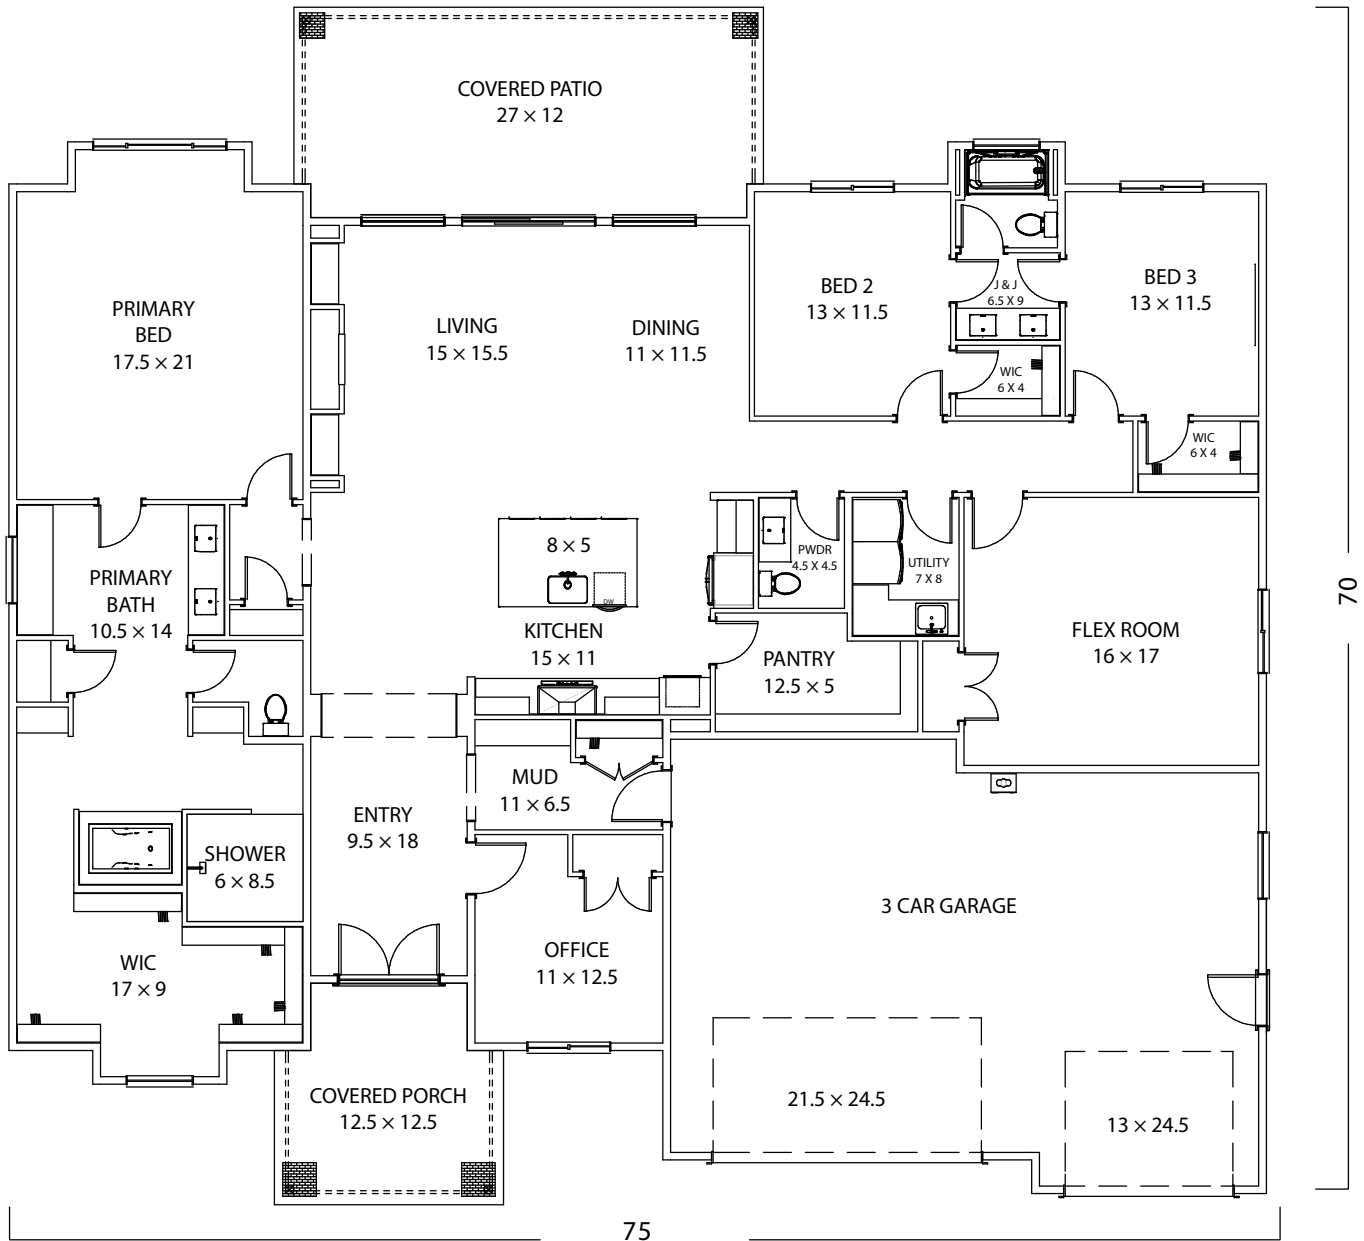

3,195 SQ FT

Images may not directly relate to the floor plan. Images may contain upgrades.
For more information, contact us at 509.737.6226. or office@homesbyprodigy.com.