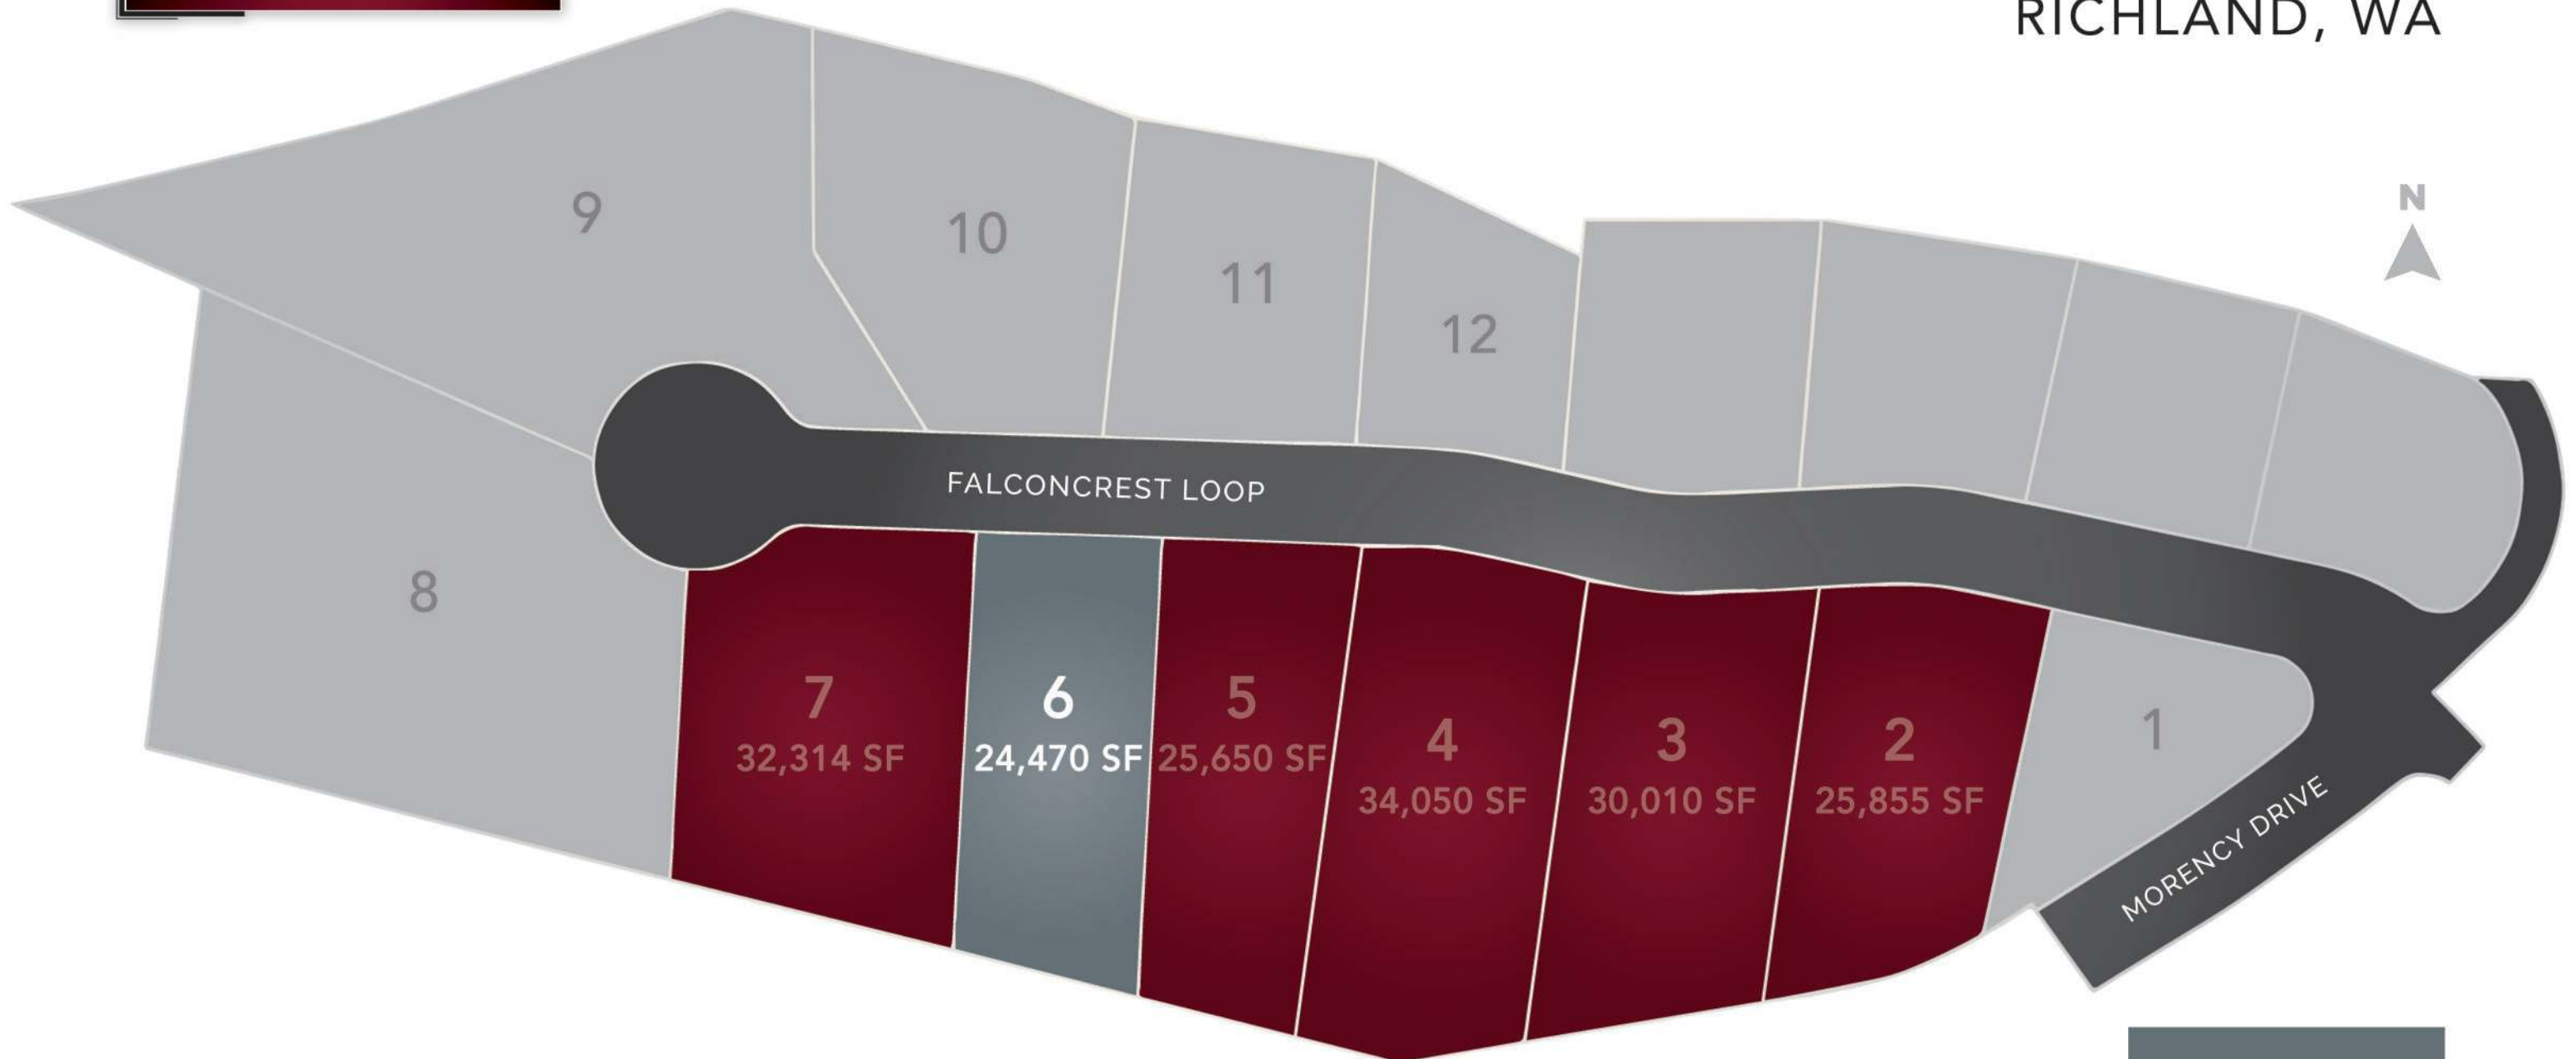

THE BEST EXPERIENCE

FALCONRIDGE

RICHLAND, WA

FLOOR PLAN	SQFT	BED	BATH	GARAGE	PRICE
SOPRANO BASEMENT	3251	5	3	3	\$961,200
INTERLUDE BASEMENT	3790	6	3	3	\$1,026,200
VIOLA BASEMENT	3808	5	3.5	3	\$1,009,200
ARIA BASEMENT	4725	5	3	3	\$1,117,200

- AVAILABLE
- UNAVAILABLE
- SOLD