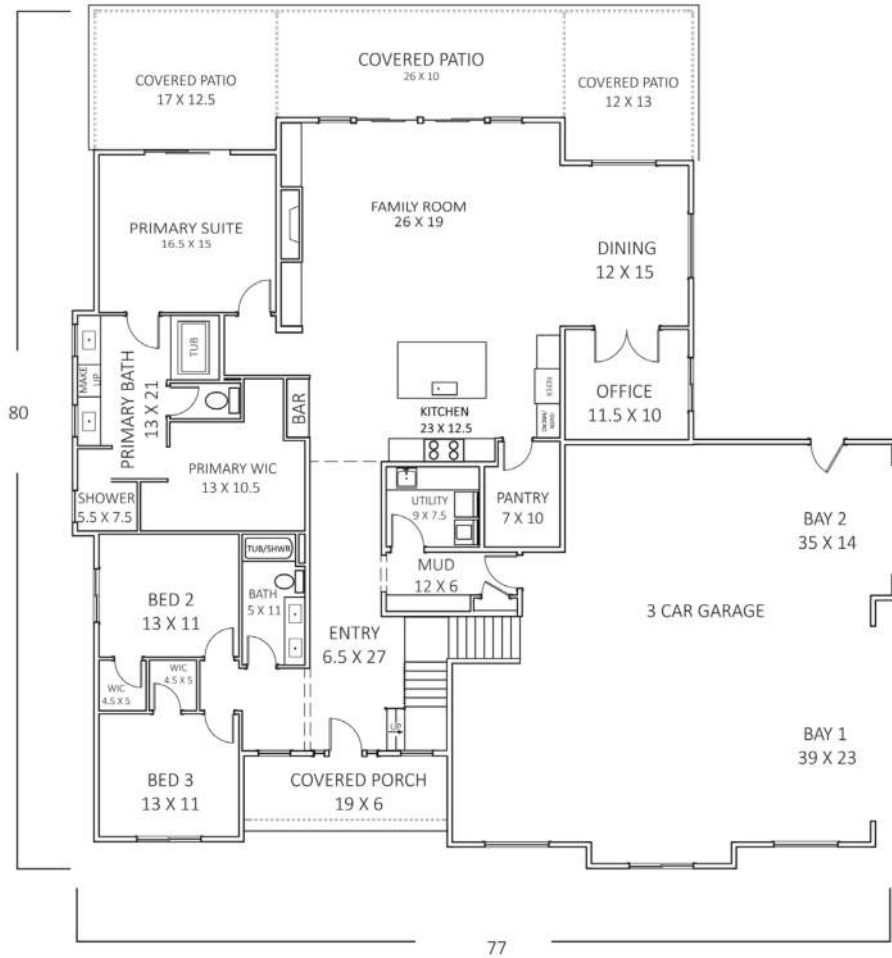

DRIVEN BY PASSION,
DEFINED BY EXCELLENCE.

 3,398	 4
SQ FT	BEDS
 3	 3
BATHS	GARAGE

Capri

LARGE BONUS WITH BATH | SPA LIKE PRIMARY BATH | VAULTED FAMILY

Images may not directly relate to the floor plan. Images may contain upgrades.
For more information, contact us at 509.737.6226. or office@homesbyprodigy.com.

MAIN 2,883 SF

BONUS 515 SF